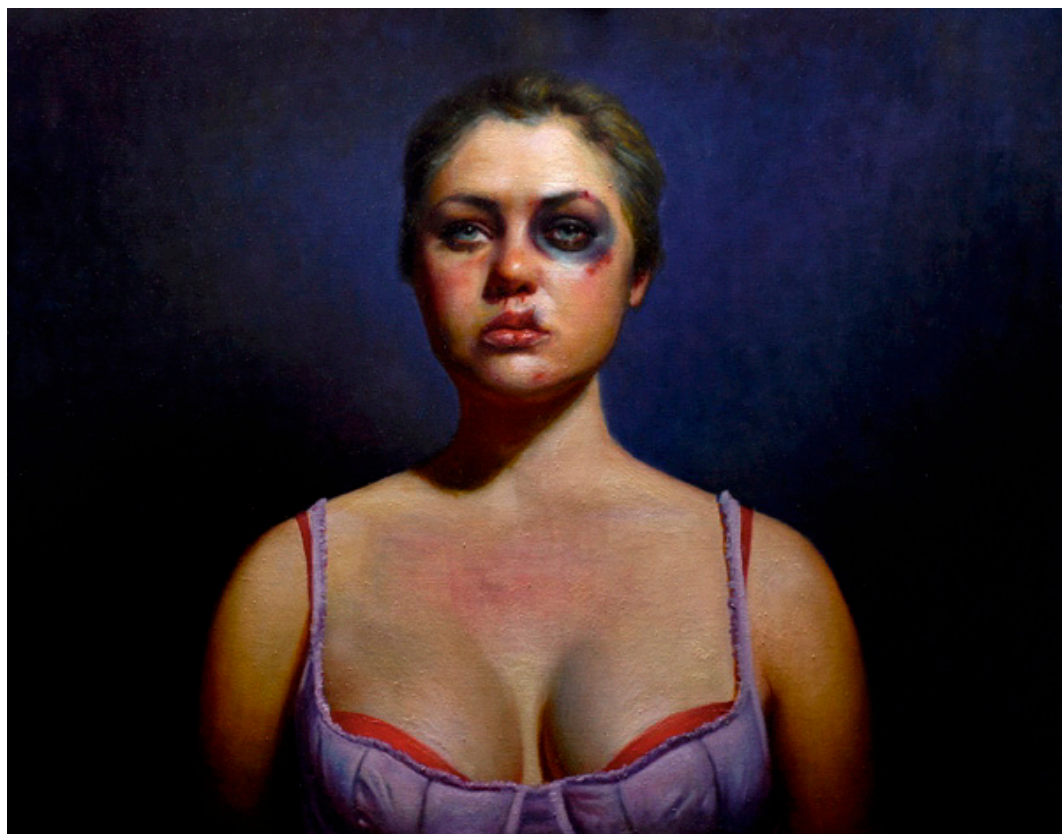

Stimulus Oil on linen 53" x 50"

Rose Freymuth-frazier

My paintings are allegorical portraits of the contemporary female experience and consequently, self-portraits.

The subjective experience I portray is that of a generalized "feminine" and the gender-role expectations of women. The backgrounds are intentionally void, limiting the narrative aspects to the corporeality of the women.

Each piece comes from my desire to address archetypal, stylized, or cliched feminine experiences. I confine the subjects in a refined veneer, and detail these experiences within the female figure--in all of its beauty, absurdity and perversity.

At right:
Three Nurses
Oil on linen
54" x 70"

Hostage Oil on linen 28" x 36"

Bruised Oil on linen 28" x 36"

Hounded Oil on linen 58" x 72"

Rose Freymuth-frazier
www.roseff.com